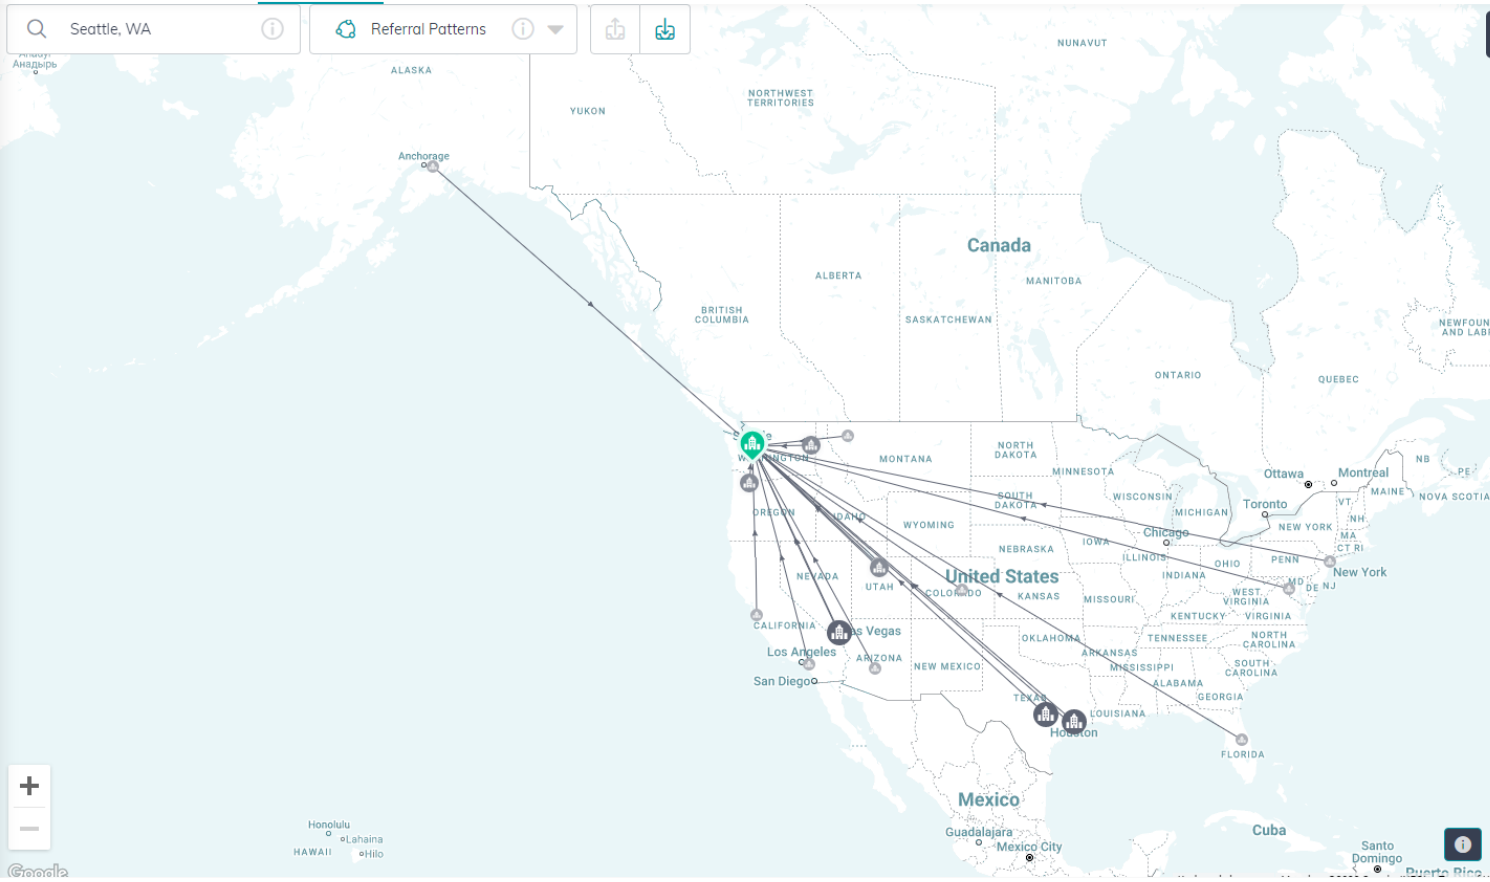

Seattle, WA

Referral Patterns

City to City Sorted by % of Referrals

Top 20 results shown to Seattle, WA		
▶ Seattle, WA ← Houston, TX	📄	2%
▶ Seattle, WA ← Kirkland, WA	📄	2%
▶ Seattle, WA ← Henderson, NV	📄	2%
▶ Seattle, WA ← Austin, TX	📄	2%
▶ Seattle, WA ← Las Vegas, NV	📄	1%
▶ Seattle, WA ← Portland, OR	📄	1%
▶ Seattle, WA ← Orem, UT	📄	1%
▶ Seattle, WA ← Orlando, FL	📄	1%
▶ Seattle, WA ← Colorado Springs, CO	📄	1%
▶ Seattle, WA ← Sandy, UT	📄	1%
▶ Seattle, WA ← Phoenix, AZ	📄	1%
▶ Seattle, WA ← Kailispell, MT	📄	1%
▶ Seattle, WA ← New York, NY	📄	1%
▶ Seattle, WA ← Spokane, WA	📄	1%
▶ Seattle, WA ← Corona, CA	📄	1%